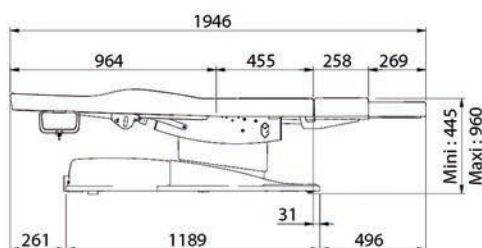

AVAILABLE OPTIONS

Electrical gyneco tilt
ref. 40300

Integrated mains supply socket + Equipotential terminal

EUROPE, UK, US - ref. 40400-1
DK, IT, AUS, CH - ref. 40400-2

USE ERGONOMICS :

- > Welcome and favourite examination positions reached **with 1 click**
- > **All-electric:** height, effortlessly adjustable backrest and leg rest inclination
- > **Ergonomic controls:** control of elevation and trendelenburg (optional) by pedal and swivelling control panel
- > Low position **up to 45 cm**, high position **up to 96 cm**
- > Electrically activated castors by sustained contact
- > Pediatric & gyneco examination positions

EMOTIO 4050-20

EMOTIO+ 4055-20

GROSS WEIGHT : 175 KG

NET WEIGHT : 138 KG

VOLUME : 0,71 M³

AVAILABLE COLOURS

**eMotio &
eMotio+**

- CA - TOMATO
- CB - FUCHSIA
- CC - PLUM
- CD - LEMON
- CE - PEACOCK
- CF - SAPHYR
- CG - MIDNIGHT BLUE
- CH - GLACIER
- CI - DARK
- 57 - ANTISTATIC
- CJ - GREY
- CK - PLATINUM
- EA - DEEP GREEN
- EB - VEGETAL
- EC - STORM
- ED - SILVER BLUE
- EE - PAPRIKA
- EF - TWILIGHT
- EG - CAMEL
- EH - CORK