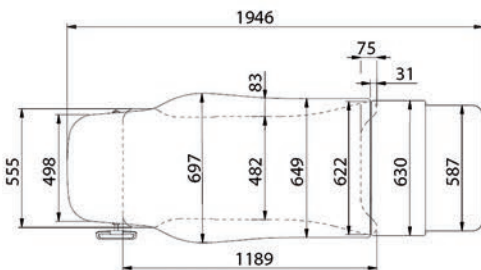

AVAILABLE OPTIONS

Electrical gyneco tilt
ref. 40300

Integrated mains supply socket + Equipotential terminal

EUROPE, UK, US - ref. 40400-1
DK, IT, AUS, CH - ref. 40400-2

USE ERGONOMICS :

- > Welcome and favourite examination positions reached **with 1 click**
- > **All-electric:** height, effortlessly adjustable backrest and leg rest inclination
- > **Ergonomic controls:** control of elevation and trendelenburg (optional) by pedal and swivelling control panel
- > Low position **up to 45 cm**, high position **up to 96 cm**
- > Electrically activated castors by sustained contact
- > Pediatric & gyneco examination positions

EMOTIO 4050-20

EMOTIO+ 4055-20

GROSS WEIGHT : 175 KG

NET WEIGHT : 138 KG

VOLUME : 0,71 M³

AVAILABLE COLOURS

**eMotio &
eMotio+**

- CA - TOMATO
- CB - FUCHSIA
- CC - PLUM
- CD - LEMON
- CE - PEACOCK
- CF - SAPHYR
- CG - MIDNIGHT BLUE
- CH - GLACIER
- CI - DARK
- 57 - ANTISTATIC
- CJ - GREY
- CK - PLATINUM
- EA - DEEP GREEN
- EB - VEGETAL
- EC - STORM
- ED - SILVER BLUE
- EE - PAPRIKA
- EF - TWILIGHT
- EG - CAMEL
- EH - CORK