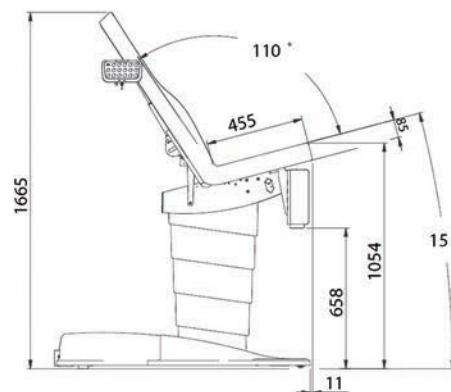

AVAILABLE OPTIONS

Electrical gyneco tilt
ref. 40300

Integrated mains supply socket + Equipotential terminal

EUROPE, UK, US - ref. 40400-1
DK, IT, AUS, CH - ref. 40400-2

USE ERGONOMICS :

- > Welcome and favourite examination positions reached **with 1 click**
- > **All-electric:** height, effortlessly adjustable backrest and leg rest inclination
- > **Ergonomic controls:** control of elevation and trendelenburg (optional) by pedal and swivelling control panel
- > Low position **up to 45 cm**, high position **up to 96 cm**
- > Electrically activated castors by sustained contact
- > Pediatric & gyneco examination positions

EMOTIO 4050-20

EMOTIO+ 4055-20

GROSS WEIGHT : 175 KG

NET WEIGHT : 138 KG

VOLUME : 0,71 M³

AVAILABLE COLOURS

**eMotio &
eMotio+**

- CA - TOMATO
- CB - FUCHSIA
- CC - PLUM
- CD - LEMON
- CE - PEACOCK
- CF - SAPHYR
- CG - MIDNIGHT BLUE
- CH - GLACIER
- CI - DARK
- 57 - ANTISTATIC
- CJ - GREY
- CK - PLATINUM
- EA - DEEP GREEN
- EB - VEGETAL
- EC - STORM
- ED - SILVER BLUE
- EE - PAPRIKA
- EF - TWILIGHT
- EG - CAMEL
- EH - CORK